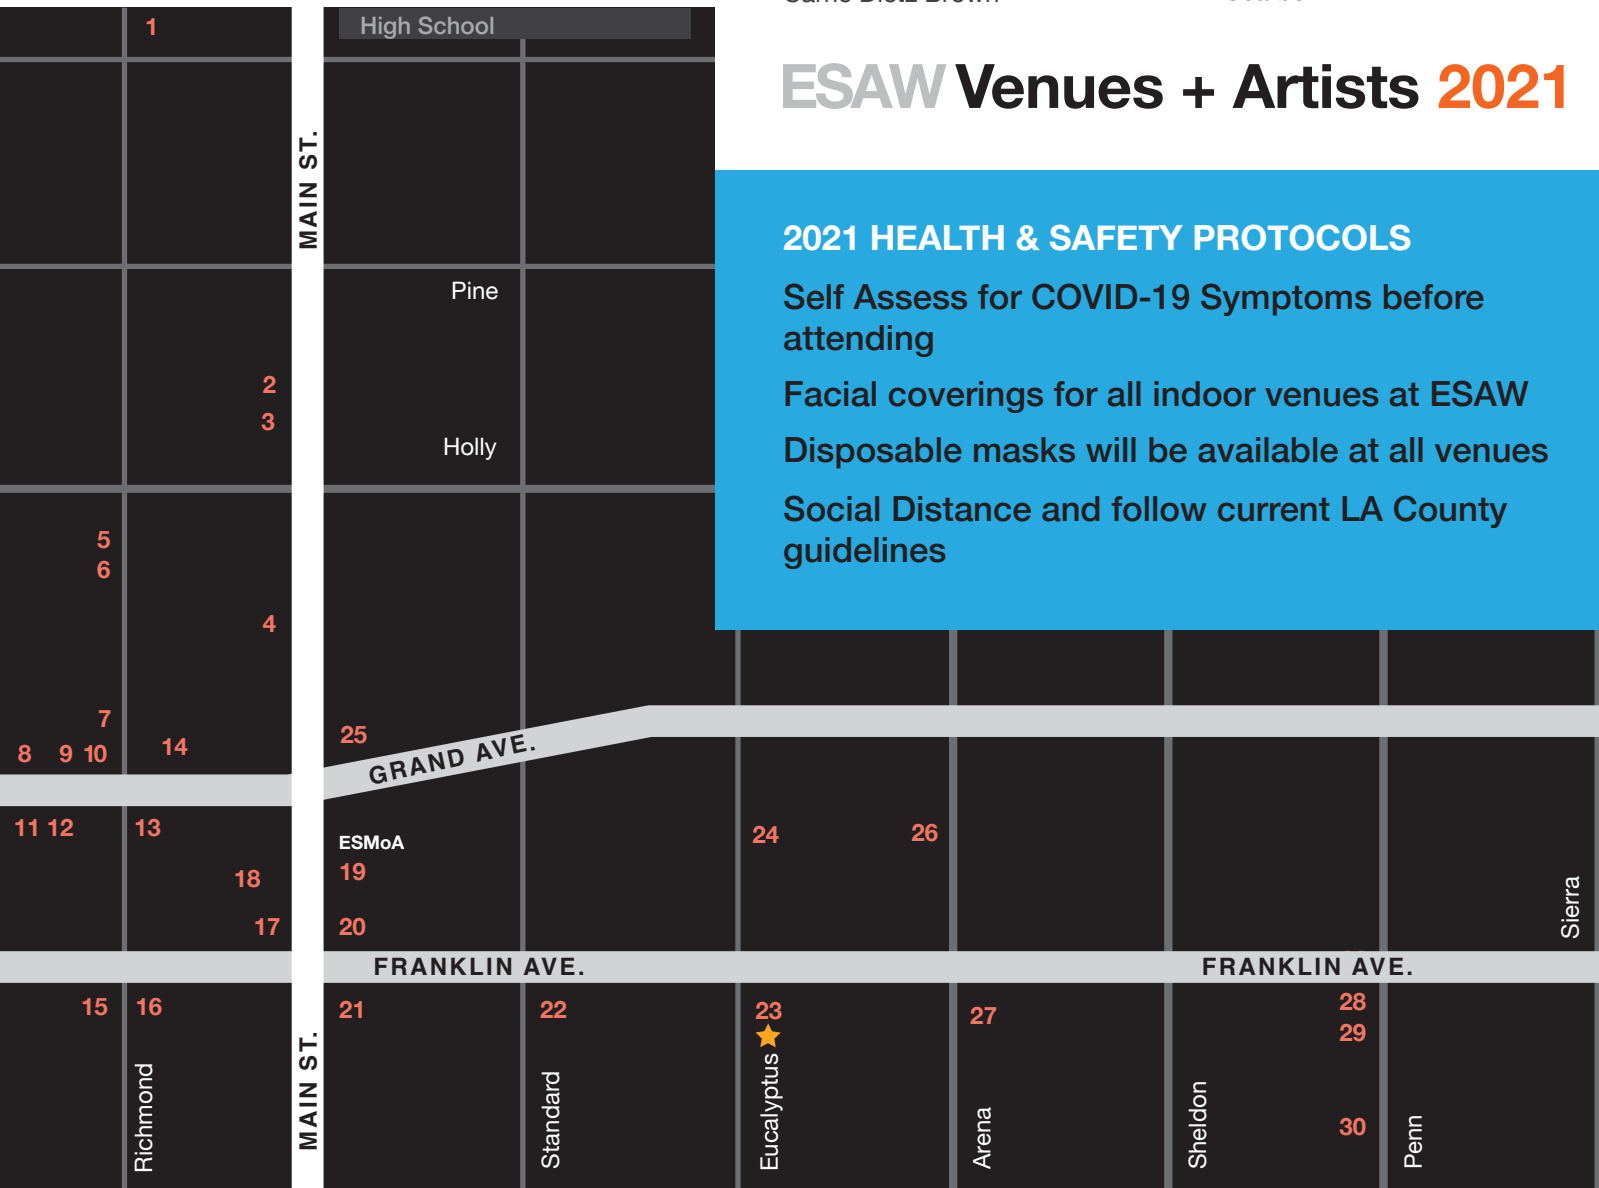

- 1 Library**
Artist Installation
- 2 Palm Realty Boutique**
Julia Higgins
- 3 Create and Express**
Emily Brantley
- 4 The Jewelry Source**
Catherine Baumhauer
- 5 Mind Set Collective**
Rhonna Del Rio
- 6 Studio Antiques**
Sally Martin
Music by: Sean Sonderegger
- 7 About:Space**
Sabrina Armitage
- 8 Sweet Spot Media**
Bunnie Reiss (New Mural)
Taylor Elisabeth Coates
- 9 Frocks & Rockz**
Kaz Chandler
- 10 Alex Abad Real Estate**
Damian Fulton
- 11 Nicol Real Estate**
Chad Meander
- 12 Kellie's Beach Hut**
Jodie Davies
- 13 Slice & Pint**
Charley Finney
Music by: Patrolled by Radar
- 14 Calleros Dental**
Jeff Carson
- 15 Richmond Bar & Grill**
Chance Cooper
Philip O'Connor
- 16 Boundary**
George Renfro
Archer Deferios
- 17 Sausal**
Dale Voelker
- 18 Jame Enoteca**
Joanna Garel
- 19 ESMoA**
Experience 47: FREESTATE
- 20 Brewport Tap House & Kitchen**
April Reppucci
Sarah Czerwinski
- 21 El Segundo Brewing**
Danielle Montrose + Pat Lenin
- 22 Mapped**
Danielle Hutchens, Denny Silic
- 23 VIBE Volleyball Lab**
★ **ZenStop Mobile Bus**
Mobile Meditation Studio
- 24 Roots on Eucalyptus HQ + BeachLife Music Festival Stage**
Lisa Paskel Rees, Pichuquito,
Carrie Dietz Brown
- 25 Grand & Main HQ**
Rebecca Johnson (BUGHOUSE)
Ali Futrell (live paint)
Jesse Cederblom
Alison Corteen
Hiromi Ishimaru A.K.A Cappa
Cindy Tolhurst
- 26 Unita Club**
Priscilla Ortiz
Ali Futrell
Fiona Dowdee + More
- 27 Von Flue Studios**
Neal Von Flue + Natalie Strong
- 28 Designer's Resource**
Brian Sisson, Leora Veysey
Zach Schoenbaum, PJ Veys
- 29 Joe Cariati**
Glassblowing
- 30 South Bay Customs**
Sammy Ruiz
The Midnight Screening
Seatbelt

ESAW Venues + Artists 2021

2021 HEALTH & SAFETY PROTOCOLS

- Self Assess for COVID-19 Symptoms before attending
- Facial coverings for all indoor venues at ESAW
- Disposable masks will be available at all venues
- Social Distance and follow current LA County guidelines